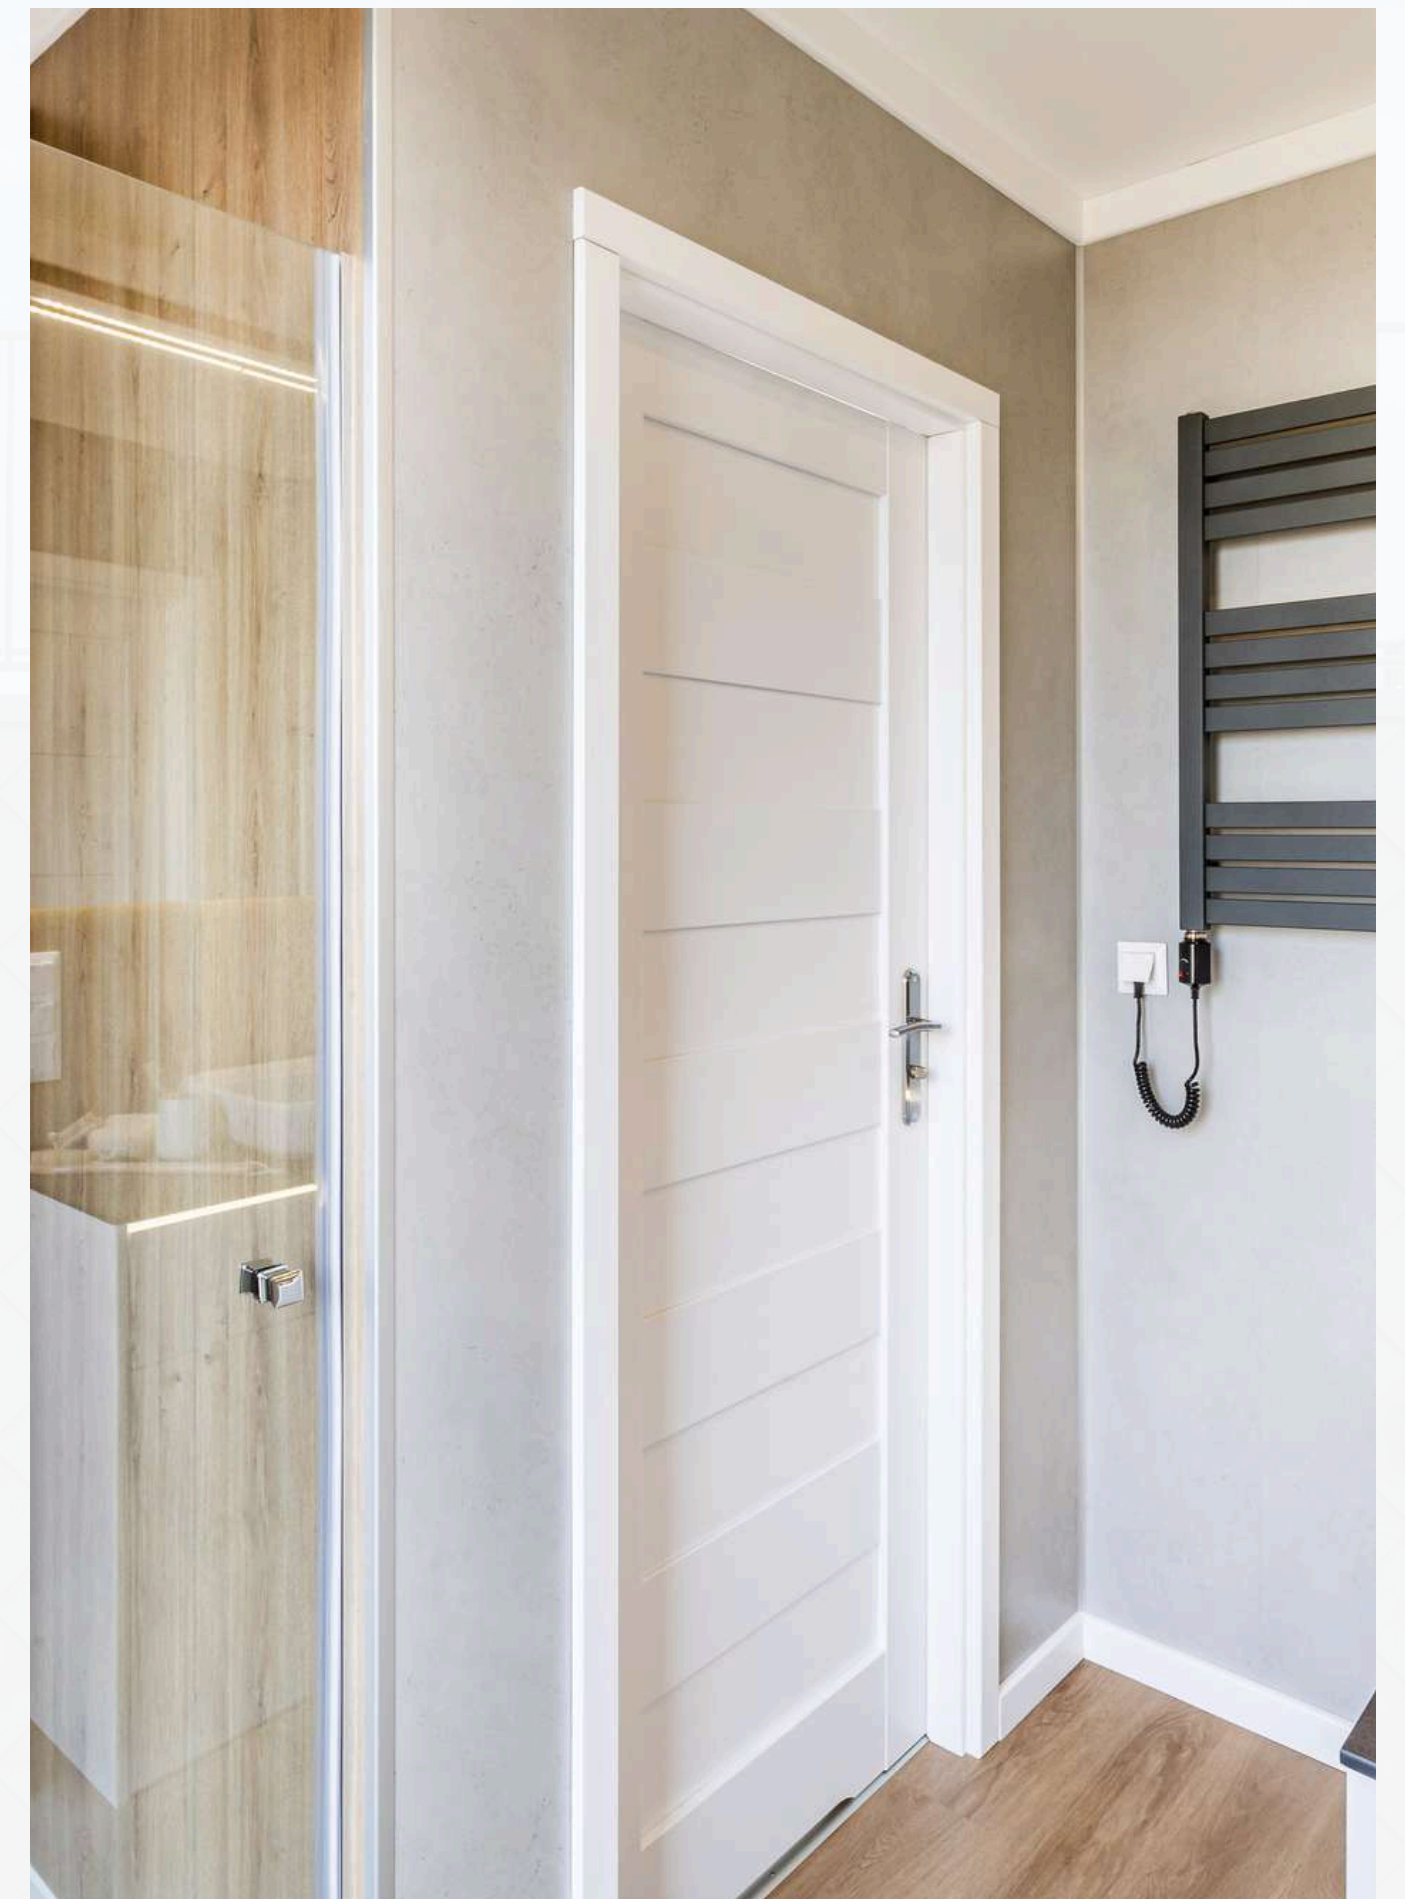

DOOR INSIDE