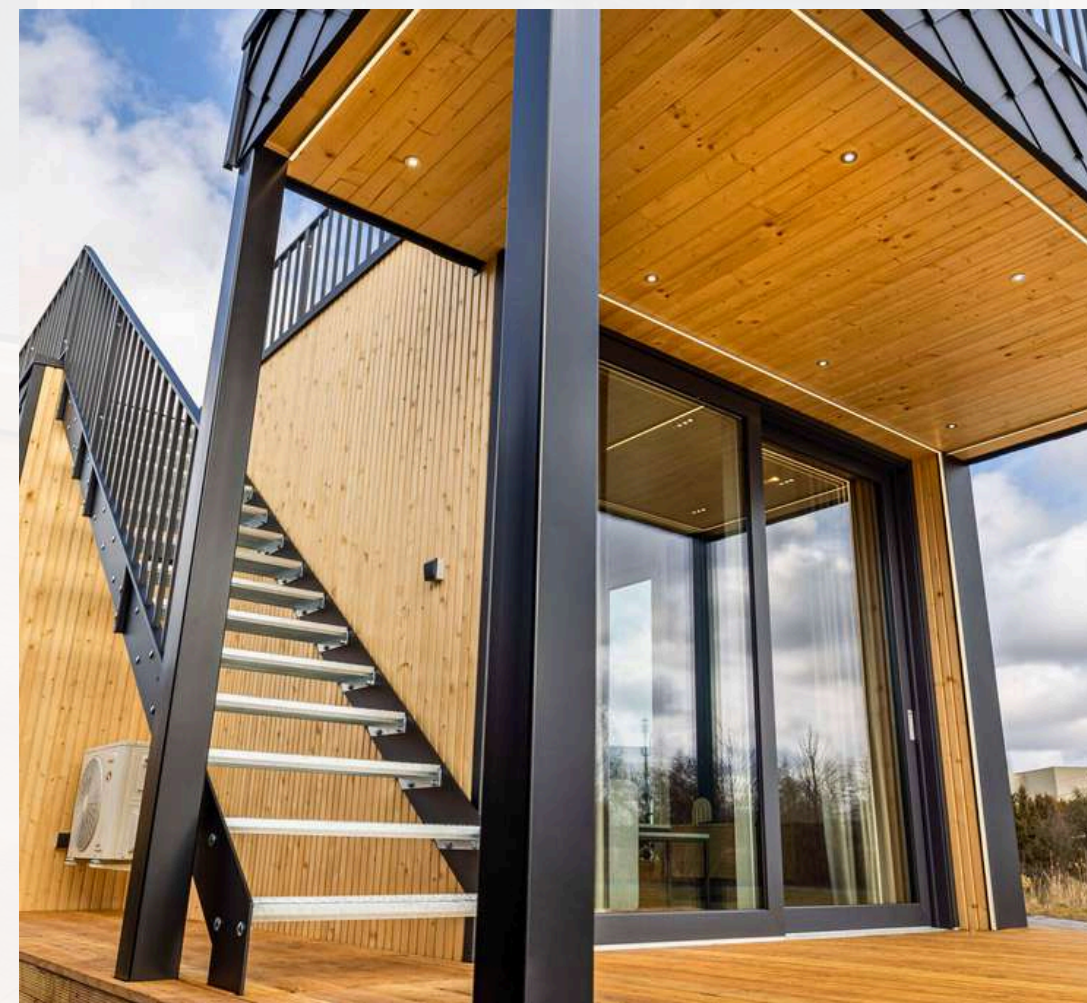

VER 2*

OPTION WITH*
GABLE WINDOW DIVIDED INTO 3
WITH ONE PART SLIDING DOOR
FIX WINDOW ON THE FRONT WALL

JB GOLDEN SKY

SLIDING DOOR

FRONT DOOR

Color outside

STANDARD

Colour inside