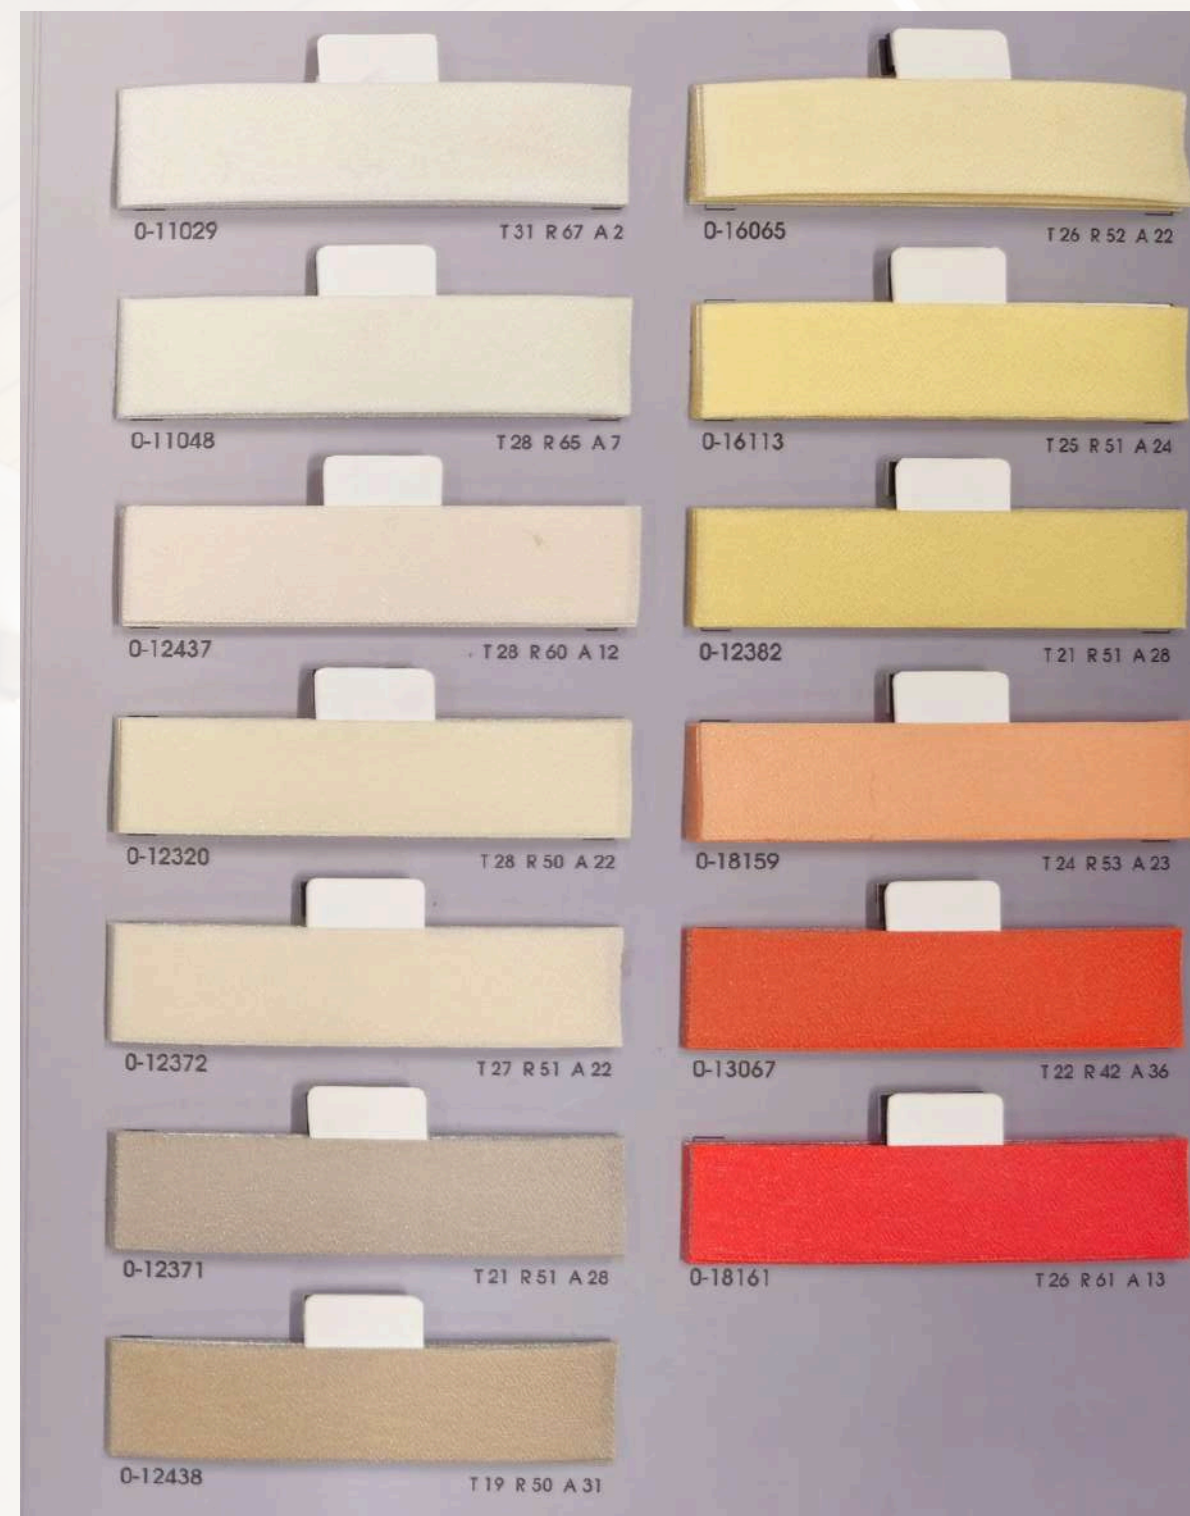

- DAVIS 63
- DAVIS 41
- DAVIS 24
- DAVIS 74
- DAVIS 81
- DAVIS 91
- DAVIS 95

VELOURS\WELUR\VELOUR

*option paid extra

*SUN BLINDS DAY/NIGHT

WINDOWS

*OPTION PAID EXTRA

*BLACKOUT BLINDS

*SUNBLINDS SIMPLE

PAROH 22

PAROH 28

PAROH 18

PAROH 01

nutty
orzech

white
biały

*OPTION PAID EXTRA

*PLEATS

WINDOWS

*OPTION PAID EXTRA

UPHOLSTERED FURNITURE

- ASTONE 1
- ASTONE 22
- ASTONE 21
- ASTONE 2
- ASTONE 23
- ASTONE 10
- ASTONE 5
- ASTONE 7
- ASTONE 3
- ASTONE 8
- ASTONE 12
- ASTONE 9
- ASTONE 6
- ASTONE 11
- ASTONE 14
- ASTONE 19
- ASTONE 29
- ASTONE 13
- ASTONE 15
- ASTONE 16
- ASTONE 17
- ASTONE 18
- ASTONE 20