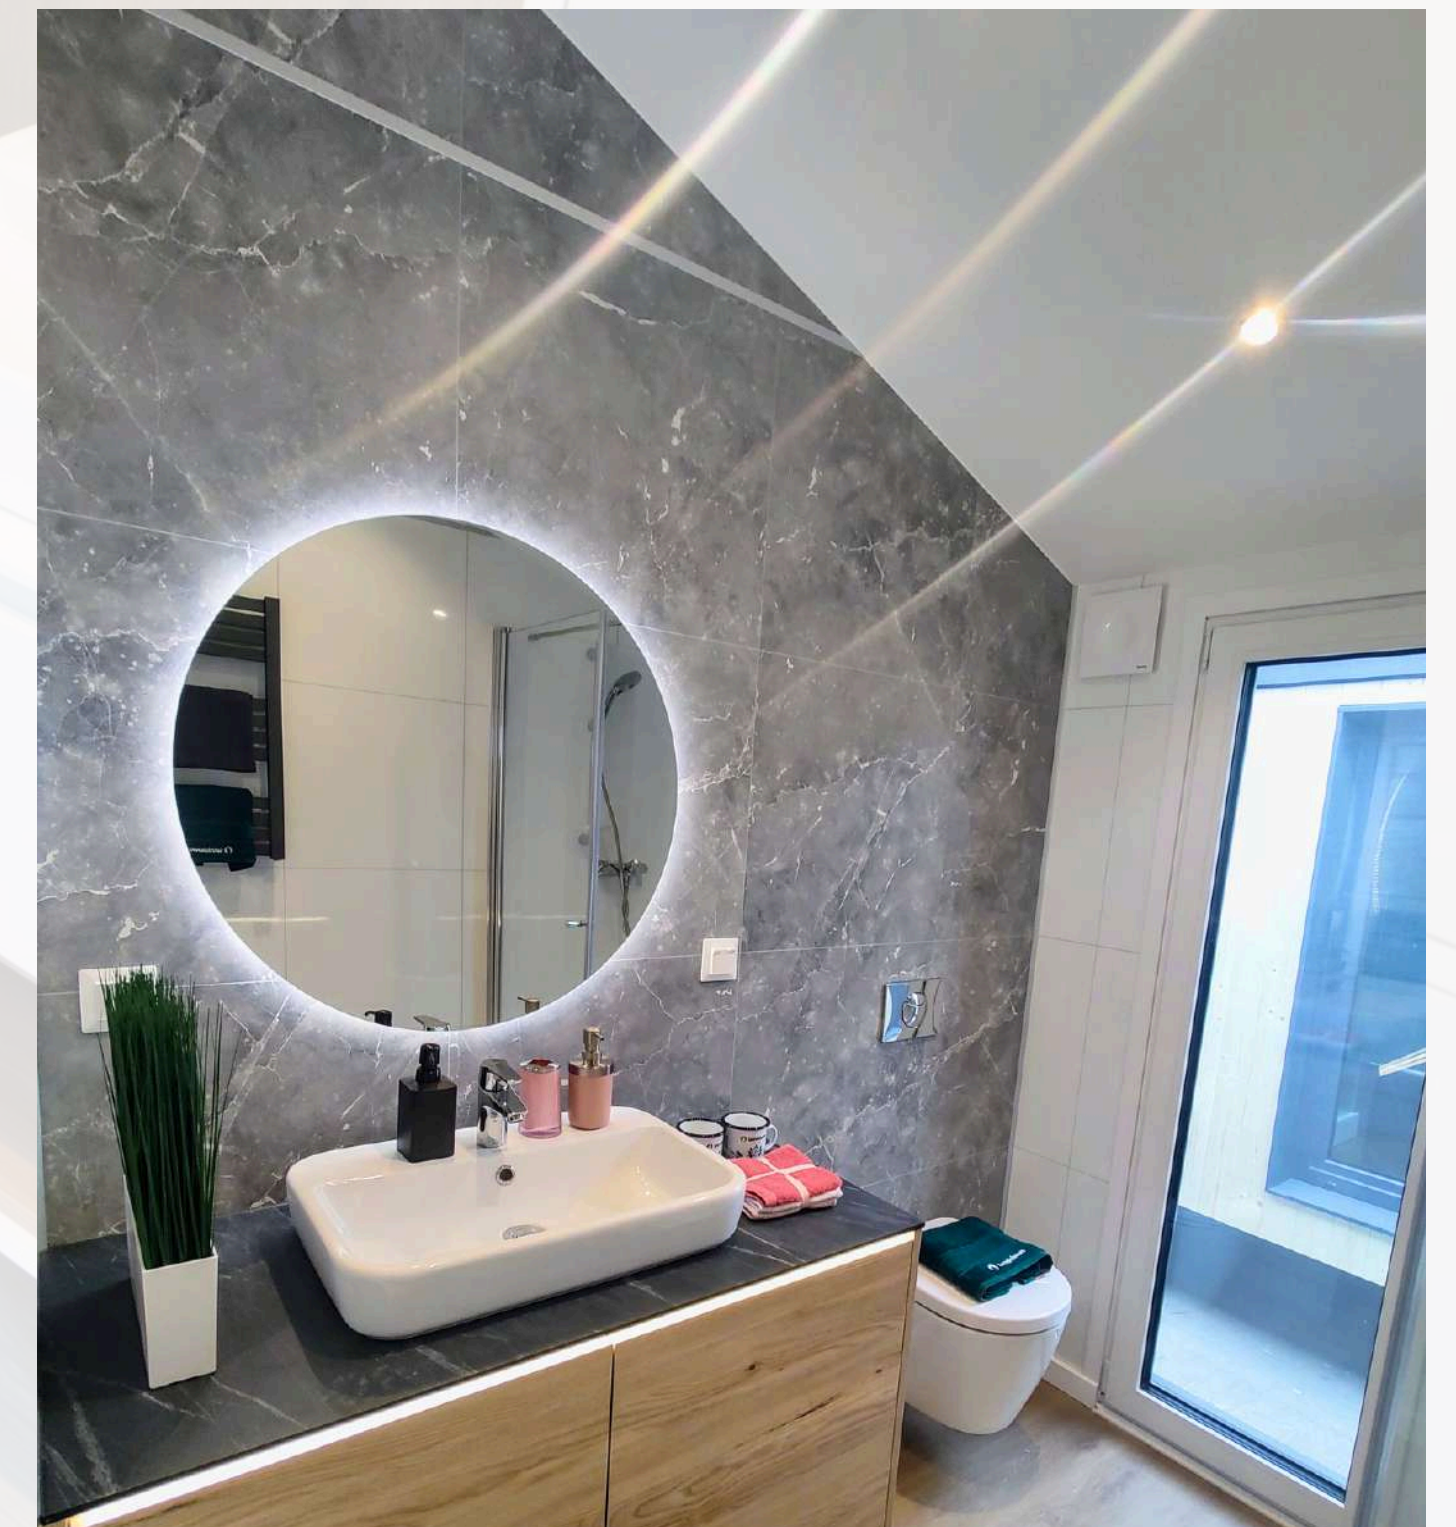

WHITE MARBLE
2273-S
MAT
GREY GROUT

WHITE MARBLE
2273-S
MAT

WALL SYSTEM FIBO

WALL SYSTEM FIBO

SHOWER WALLS - FIBO

SHOWER 90X90

*PANEL LINERIO

WALL DECOR