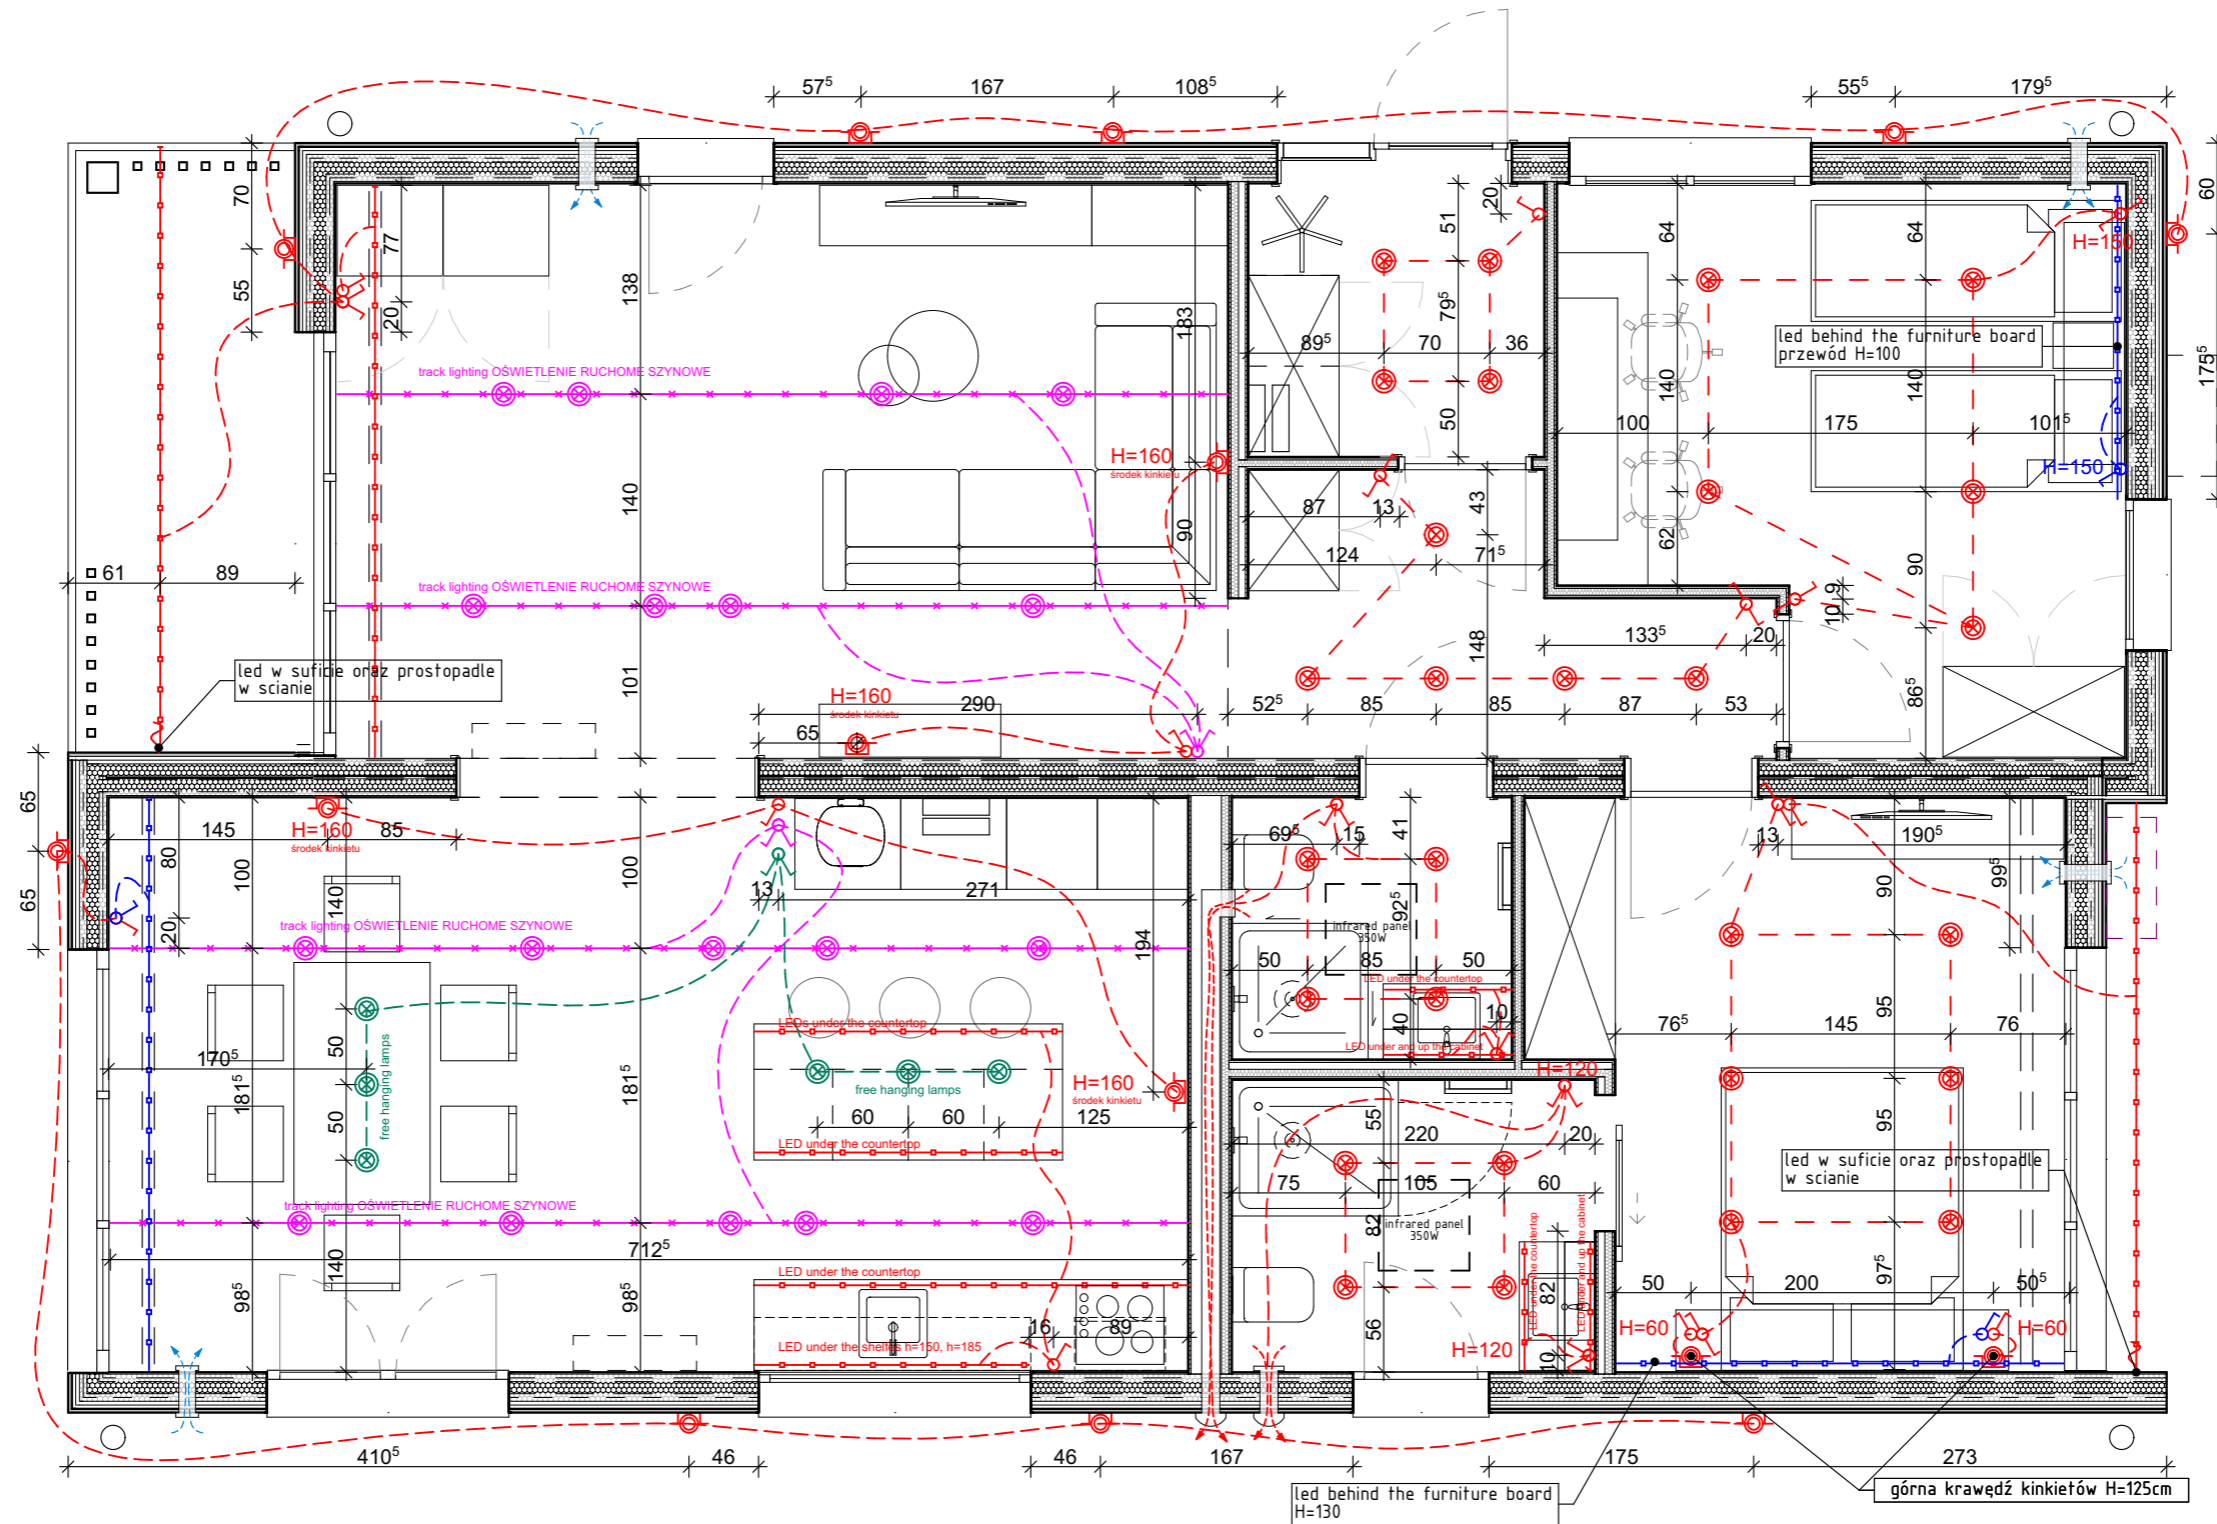

EXPO-122 VARIO FF

ELECTRIC LIGHTENING

LEGEND - LIGHTENING			
	SWITCH		LIGHT EXTERIOR - SCONCE
	2 - WAY SWITCH		ELECTRIC CABLE
	FAN / VENTILATION		LED STRIPE IN ALUMINIUM PROFILE
	LIGHTING FIXTURE SPOT TYPE		PANEL BOARD / MAIN SWITCH
	LIGHT EXTERIOR - SPOT		SCONCE WITH SWITCH

WARNING:
* ALL SWITCHES ARE LOCATED 120CM ABOVE THE GROUND
* MARKING OF ELECTRIC WIRES IN THE DRAWING IS PRESENTED SCHEMATICALLY

wszystkie wymiary podane w cm / all dimensions in cm
WSZELKIE PRAWA AUTORSKIE ZASTRZEŻONE / ALL RIGHTS RESERVED
RYSUNEK JEST CHRONIONY PRAWEM AUTORSKIM ZGODNIE Z UST. Z DN. 4.02.1994 Z P. ZMN. O PRAWIE AUTORSKIM I PRAWACH POKREWNYCH. KOPIOWANIE, ROZPOWSZECHNIANIE LUB UDOSTĘPNIANIE PROJEKTU LUB JEJEGO CZĘŚCI BEZ ZGODY AUTORÓW ZABRONIONE.
DRAWING IS PROTECTED BY COPYRIGHT IN ACCORDANCE ABOUT COPYRIGHT AND RELATED RIGHTS. COPYING, DISTRIBUTION OR MAKING YOUR PROJECT OR ITS PARTS WITHOUT CONSENT OF AUTHORS PROHIBITED

03.01.2025
Skala / Scale: **1:50**
Wymiar / Dimensions: **13,9x8,4**