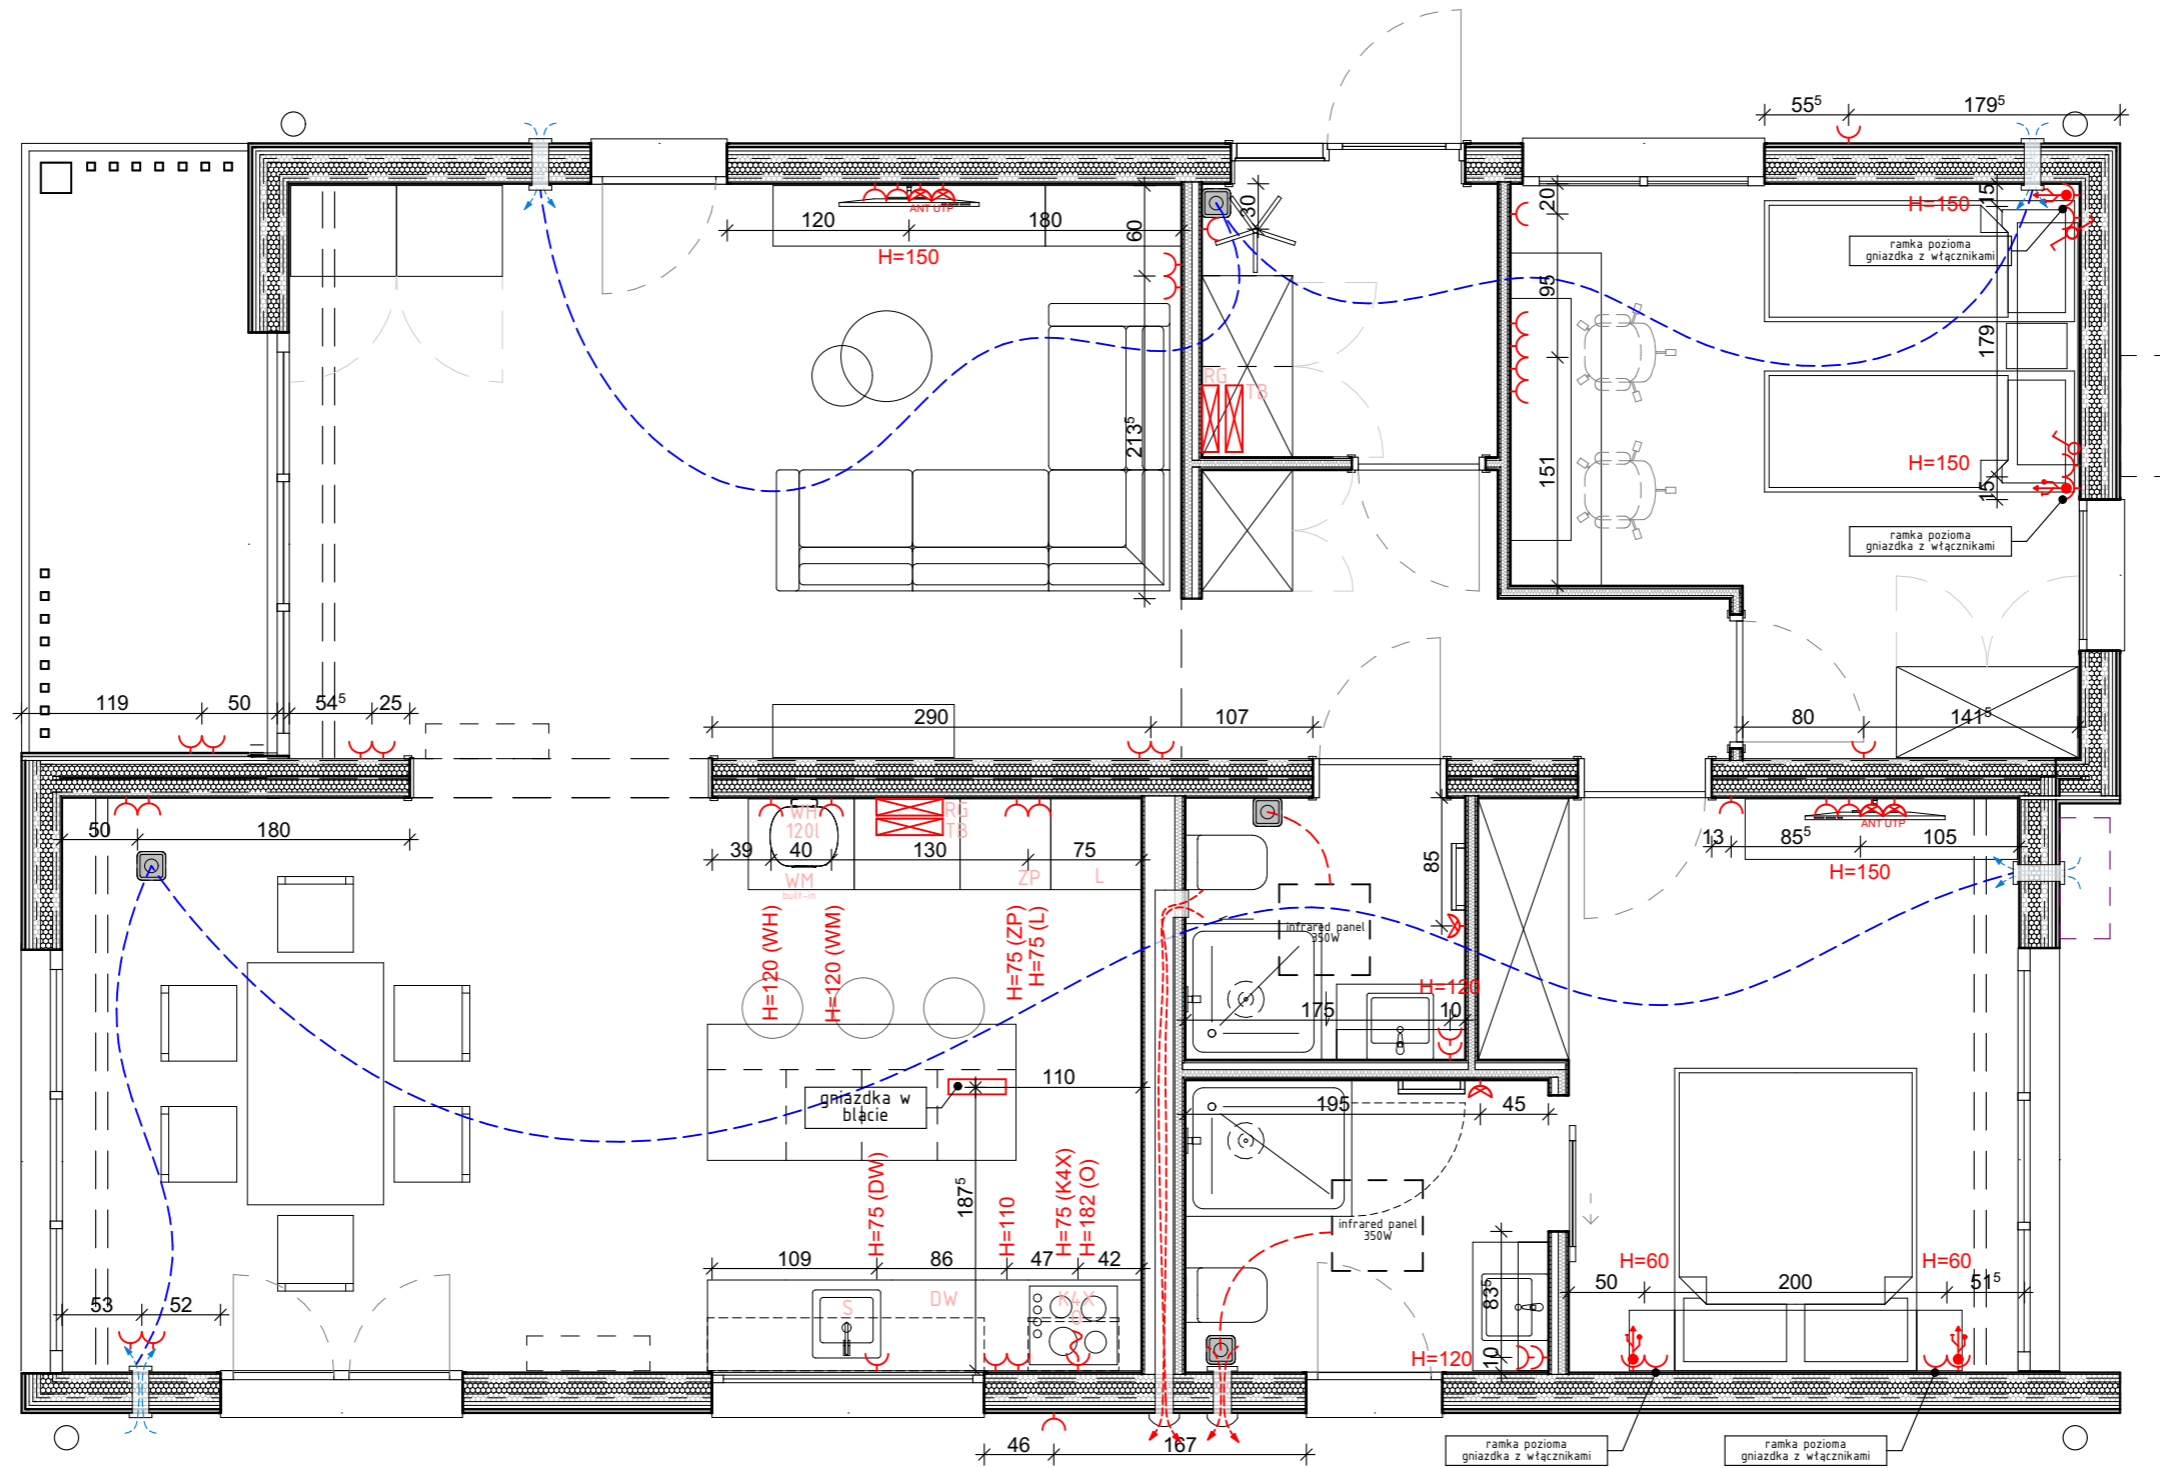

1:50

Wymiar / Dimensions:

13,9x8,4

EXPO-122 VARIO FF

ELECTRIC SOCKETS

LEGEND - ELECTRICAL SOCKET	
	SINGLE SOCKET
	DOUBLE SOCKET
	RTV SOCKET
	SOCKET FOR ELECTRIC HEATER - 25CM ABOVE THE GROUND
	NETWORK SOCKET
	DOUBLE USB SOCKET
	PANEL BOARD / MAIN SWITCH

03.01.2025
 Skala / Scale: **1:50**
 Wymiar / Dimensions: **13,9x8,4**

EXPO-122 VARIO FF

FLOOR HEATING

LEGEND - FLOOR HEATING	
	electric floor heating - location of mats
	thermostat for underfloor heating
	50 22,40 mb
	100 51,20 mb